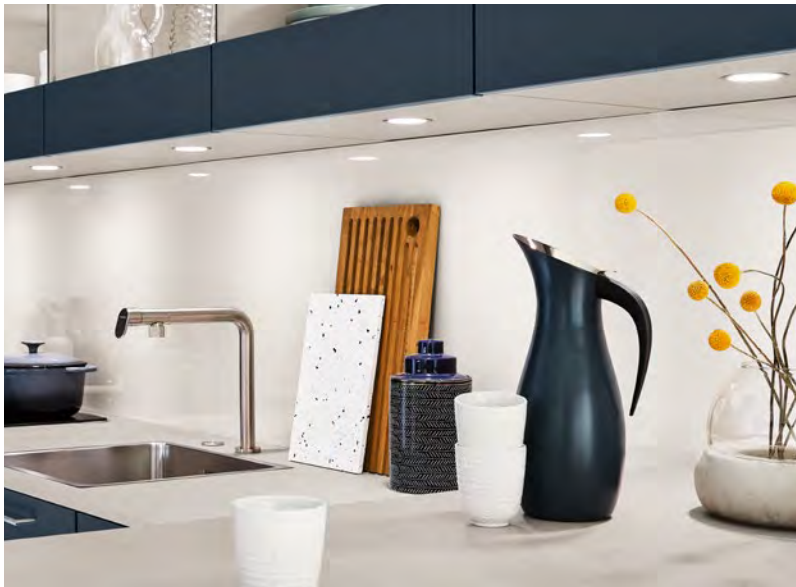

ANTI
FINGER
PRINT

EASYTOUCH

966 Лак-ламинат, голубой фьорд ультраматовый
966 Lacquered laminate, fjord blue ultramatt