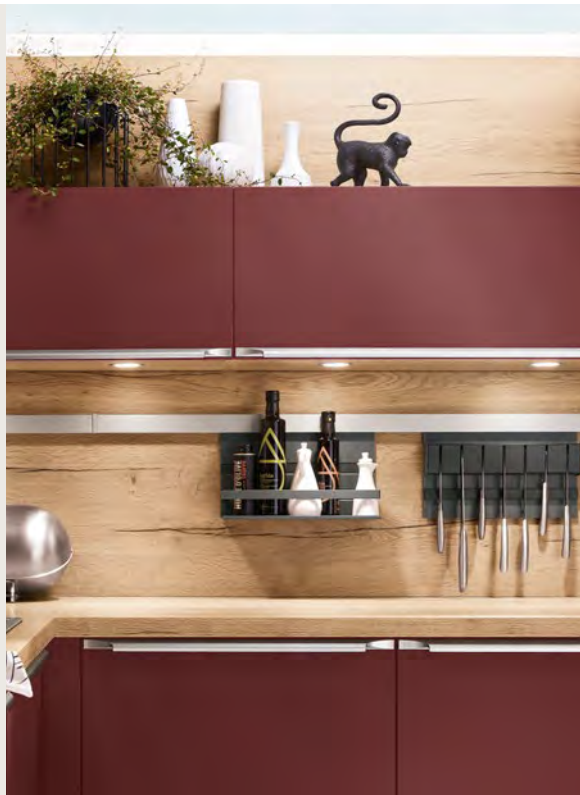

Больше никаких отпечатков пальцев!
Все ультраматовые фасады предлагаются с инновационным покрытием с защитой от отпечатков пальцев.

Finally! No more fingerprints.
Also all ultramatt fronts are finished with an innovative anti-fingerprint coating.

EASYTOUCH

963 Лак-ламинат, винно-красный ультраматовый
963 Lacquered laminate, rust red ultramatt